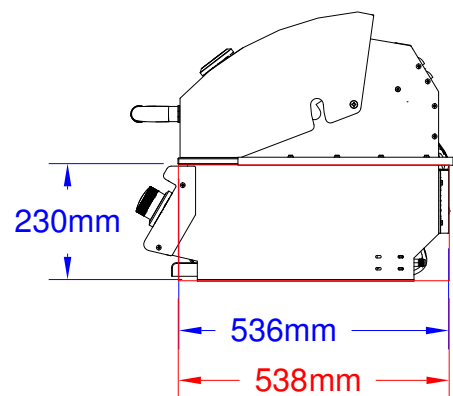

ITEMS:#62648CE LP, #62649CE NG
DIABLO GRILL

Isometric View

Top View

Front View

Side View

SPEC SHEET NOTES:

1. **CUTOUT DIMENSIONS 1170L X 538D X 238H**
2. SCALE: 1:15 (Printer page scaling none, do not use fit to printable area option)
3. REVISION: 10/2018