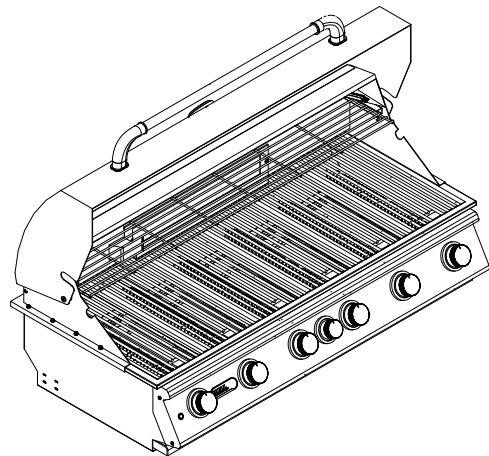

ITEMS:#62648CE LP, #62649CE NG
DIABLO GRILL

Isometric View

Top View

Front View

Side View

SPEC SHEET NOTES:

1. **CUTOUT DIMENSIONS 1170L X 538D X 238H**
2. SCALE: 1:15 (Printer page scaling none, do not use fit to printable area option)
3. REVISION: 10/2018