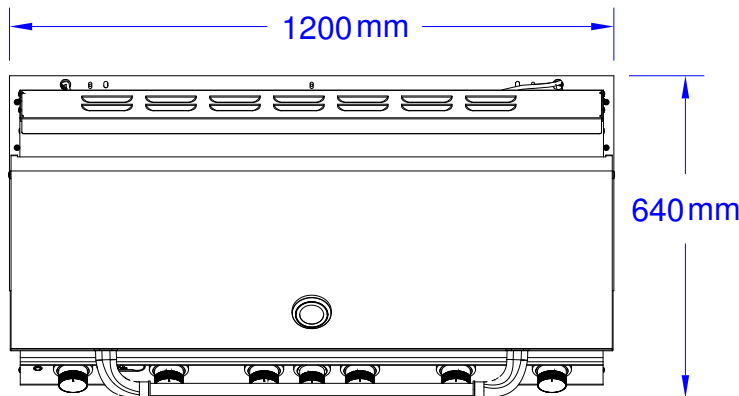

ITEMS:#62648CE LP, #62649CE NG
DIABLO GRILL

Isometric View

Top View

Front View

Side View

SPEC SHEET NOTES:

1. **CUTOUT DIMENSIONS 1170L X 538D X 238H**
2. SCALE: 1:15 (Printer page scaling none, do not use fit to printable area option)
3. REVISION: 10/2018