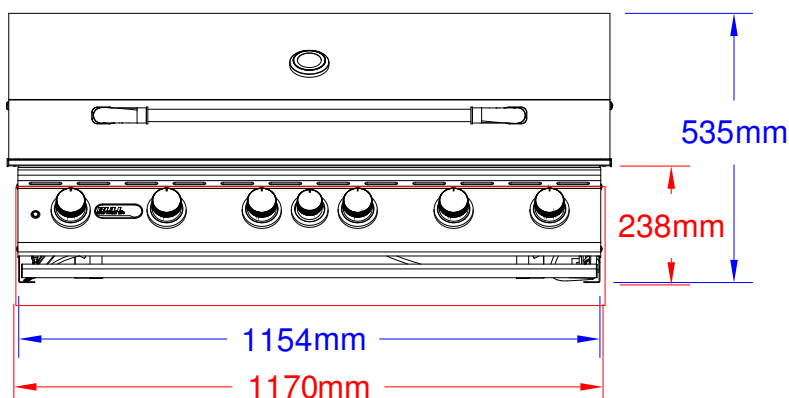

ITEMS:#62648CE LP, #62649CE NG
DIABLO GRILL

Isometric View

Top View

Front View

Side View

SPEC SHEET NOTES:

1. **CUTOUT DIMENSIONS 1170L X 538D X 238H**
2. SCALE: 1:15 (Printer page scaling none, do not use fit to printable area option)
3. REVISION: 10/2018