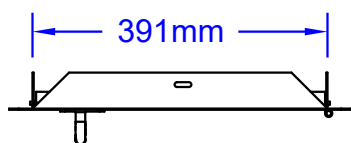

ITEMS: #89975
RIGHT SWING VERTICAL ACCESS DOOR

Top View

Isometric View

Front View

Side View

SPEC SHEET NOTES:

1. CUT DIMENSION 400L X 58D X 495H
2. SCALE: 1 : 10 (Printer page scaling none, do not use fit to printable area option)
3. REVISION: 08/2019