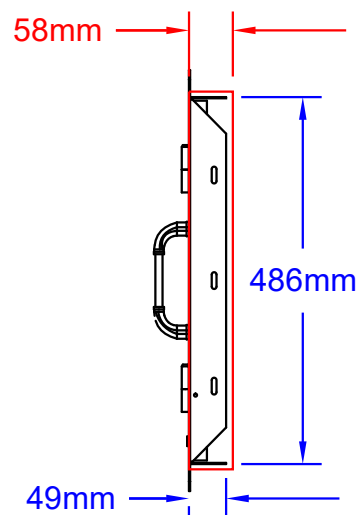

ITEMS: #89975
RIGHT SWING VERTICAL ACCESS DOOR

Top View

Isometric View

Front View

Side View

SPEC SHEET NOTES:

1. CUT DIMENSION 400L X 58D X 495H
2. SCALE: 1 : 10 (Printer page scaling none, do not use fit to printable area option)
3. REVISION: 08/2019