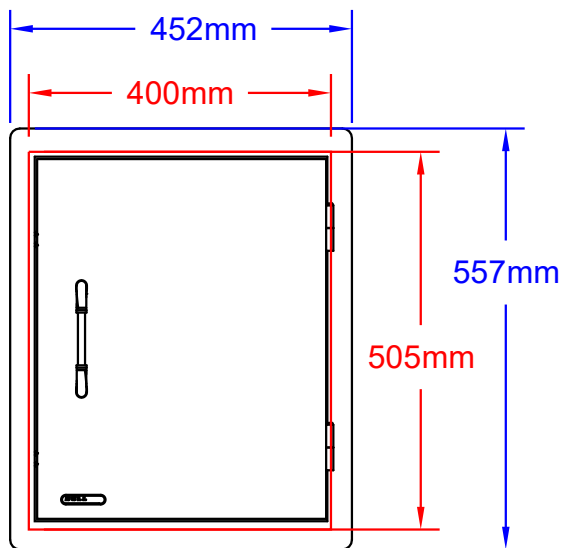

ITEMS: #89975
RIGHT SWING VERTICAL ACCESS DOOR

Top View

Isometric View

Front View

Side View

SPEC SHEET NOTES:

1. CUT DIMENSION 400L X 58D X 495H
2. SCALE: 1 : 10 (Printer page scaling none, do not use fit to printable area option)
3. REVISION: 08/2019