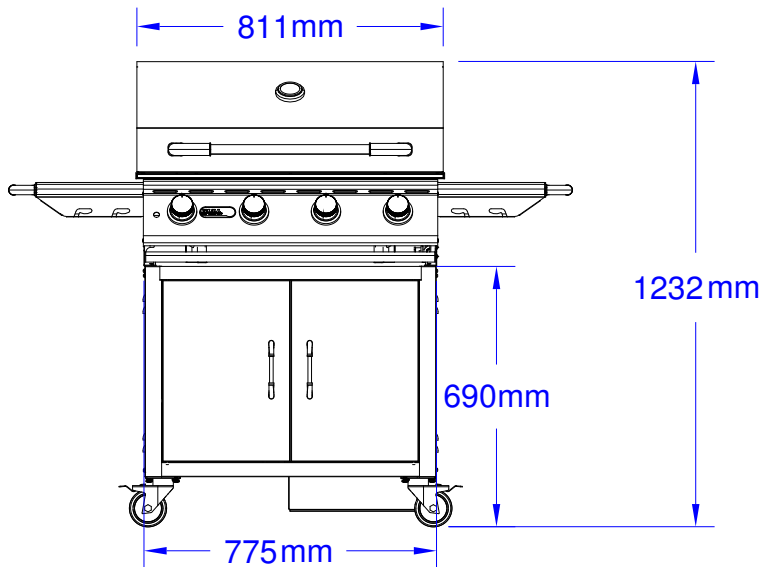

ITEMS:#87001CE LP, #87002CE NG
LONSTAR CART

Top View

Isometric View

Front View

Side View

SPEC SHEET NOTES:

1. SCALE: 1:20 (Printer page scaling none, do not use fit to printable area option)
2. REVISION: 08/2018