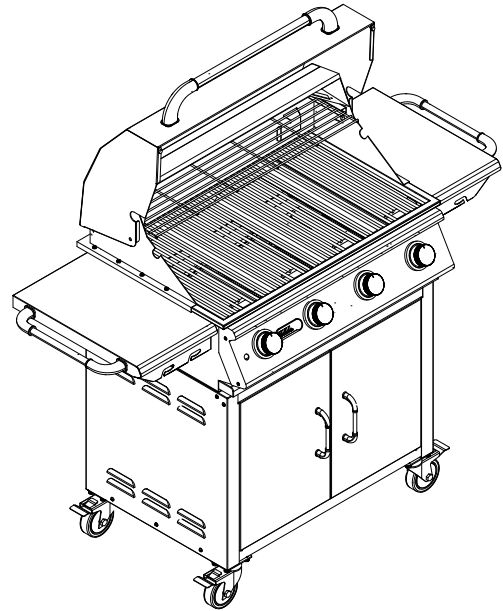

ITEMS:#87001CE LP, #87002CE NG
LONSTAR CART

Top View

Isometric View

Front View

Side View

SPEC SHEET NOTES:

1. SCALE: 1:20 (Printer page scaling none, do not use fit to printable area option)
2. REVISION: 08/2018