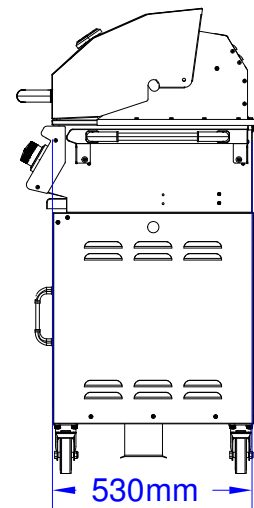

ITEMS:#87001CE LP, #87002CE NG
LONSTAR CART

Top View

Isometric View

Front View

Side View

SPEC SHEET NOTES:

1. SCALE: 1:20 (Printer page scaling none, do not use fit to printable area option)
2. REVISION: 08/2018