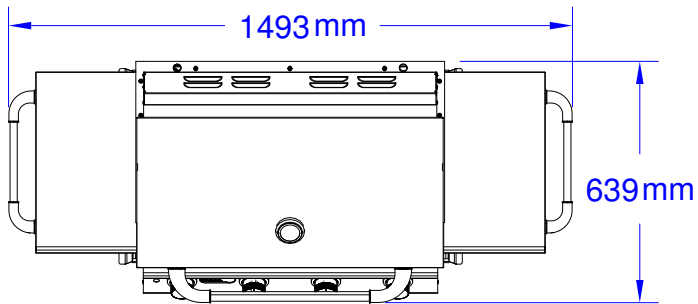

ITEMS:#87001CE LP, #87002CE NG
LONSTAR CART

Top View

Isometric View

Front View

Side View

SPEC SHEET NOTES:

1. SCALE: 1:20 (Printer page scaling none, do not use fit to printable area option)
2. REVISION: 08/2018