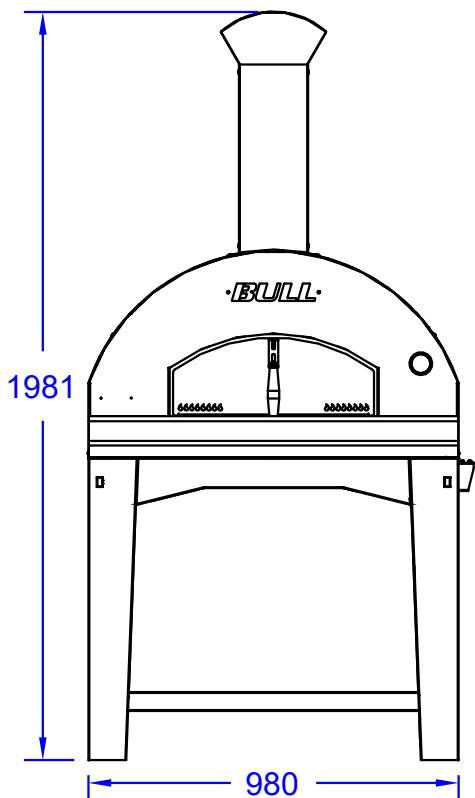

ITEMS: #66042CE
**EXTRA LARGE WOOD
FIRED PIZZA OVEN
SPEC SHEET- CART**

Front View

Isometric View

Side View

Chimney Top View

Chimney Duct

Chimney Cover with Hat

NOTES:

ITEM: 66042CE

1. DIMENSIONS IN MM

2. SCALE: 1 : 25 Printer page scaling none, do not use fit to printable area option)

3. REVISION: 05/2019