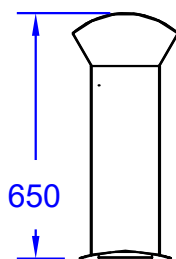

ITEMS: #66042CE
**EXTRA LARGE WOOD
FIRED PIZZA OVEN
SPEC SHEET- CART**

Front View

Isometric View

Side View

Chimney Top View

Chimney Duct

Chimney Cover with Hat

NOTES:

ITEM: 66042CE

1. DIMENSIONS IN MM

2. SCALE: 1 : 25 Printer page scaling none, do not use fit to printable area option)

3. REVISION: 05/2019