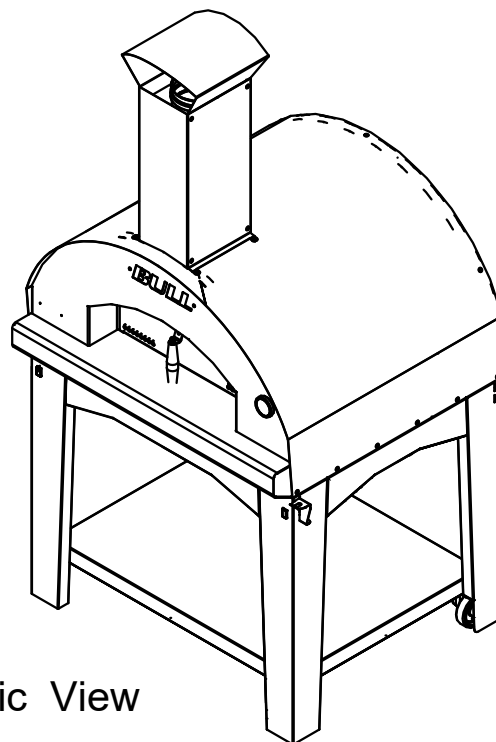

ITEMS: #66042CE
**EXTRA LARGE WOOD
FIRED PIZZA OVEN
SPEC SHEET- CART**

Front View

Isometric View

Side View

Chimney Top View

Chimney Duct

Chimney Cover with Hat

NOTES:

ITEM: 66042CE

1. DIMENSIONS IN MM

2. SCALE: 1 : 25 Printer page scaling none, do not use fit to printable area option)

3. REVISION: 05/2019