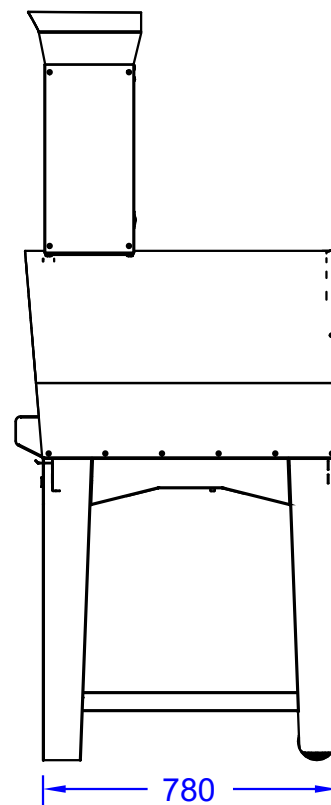

ITEMS: #66042CE
**EXTRA LARGE WOOD
FIRED PIZZA OVEN
SPEC SHEET- CART**

Front View

Isometric View

Side View

Chimney Top View

Chimney Duct

Chimney Cover with Hat

NOTES:

ITEM: 66042CE

1. DIMENSIONS IN MM

2. SCALE: 1 : 25 Printer page scaling none, do not use fit to printable area option)

3. REVISION: 05/2019