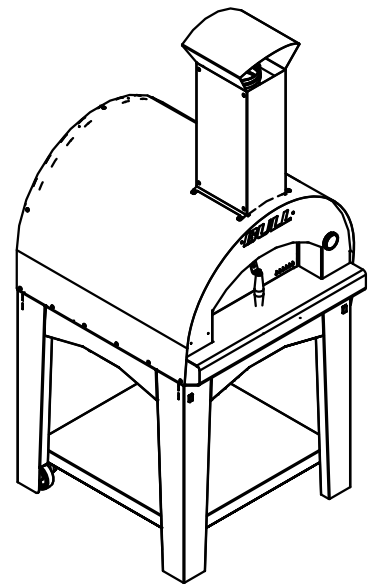

ITEMS: #66025CE
**LARGE WOOD FIRED
PIZZA OVEN
CART**

Isometric View

Front View

Side View

Chimney Top View

Chimney Duct

Chimney Cover with Hat

SPEC SHEET NOTES:

ITEM: 66025CE

1. DIMENSIONS IN MM

2. SCALE: 1 : 25 (Printer page scaling none, do not use fit to printable area option)

3. REVISION: 05/2019