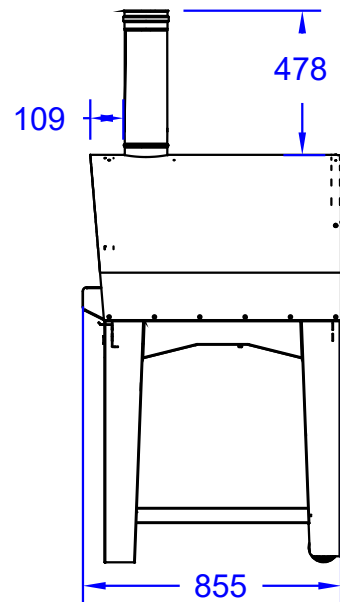

ITEMS: #66025CE
**LARGE WOOD FIRED
PIZZA OVEN
CART**

Isometric View

Front View

Side View

Chimney Top View

Chimney Duct

Chimney Cover with Hat

SPEC SHEET NOTES:

ITEM: 66025CE

1. DIMENSIONS IN MM

2. SCALE: 1 : 25 (Printer page scaling none, do not use fit to printable area option)

3. REVISION: 05/2019