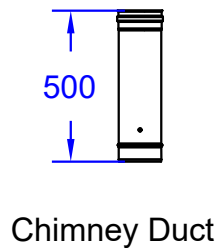

ITEMS: #66025CE
**LARGE WOOD FIRED
PIZZA OVEN
CART**

Isometric View

Front View

Side View

Chimney Top View

Chimney Duct

Chimney Cover with Hat

SPEC SHEET NOTES:

ITEM: 66025CE

1. DIMENSIONS IN MM

2. SCALE: 1 : 25 (Printer page scaling none, do not use fit to printable area option)

3. REVISION: 05/2019