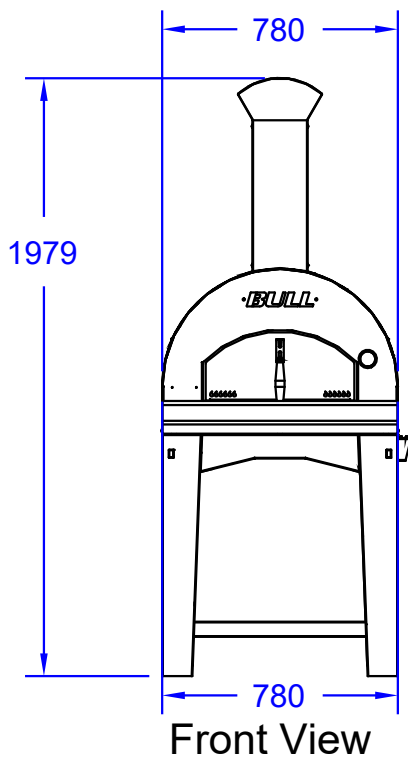

ITEMS: #66025CE
**LARGE WOOD FIRED
PIZZA OVEN
CART**

Isometric View

Front View

Side View

Chimney Top View

Chimney Duct

Chimney Cover with Hat

SPEC SHEET NOTES:

ITEM: 66025CE

1. DIMENSIONS IN MM

2. SCALE: 1 : 25 (Printer page scaling none, do not use fit to printable area option)

3. REVISION: 05/2019