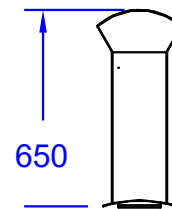

ITEMS: #66025CE
**LARGE WOOD FIRED
PIZZA OVEN
CART**

Isometric View

Front View

Side View

Chimney Top View

Chimney Duct

Chimney Cover with Hat

SPEC SHEET NOTES:

ITEM: 66025CE

1. DIMENSIONS IN MM

2. SCALE: 1 : 25 (Printer page scaling none, do not use fit to printable area option)

3. REVISION: 05/2019