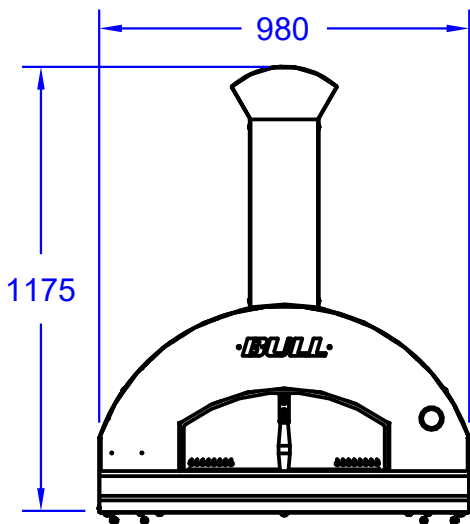

ITEMS: #66040CE
**EXTRA LARGE WOOD
FIRED PIZZA OVEN
SPEC SHEET**

Isometric View

Top View

Side View

Front View

Ø 148

Chimney Top
View

Chimney Duct

Chimney Cover
with Hat

NOTES:

ITEM: 66040CE

1. DIMENSIONS IN MM

2. SCALE: 1 : 20 (Printer page scaling none, do not use fit to printable area option)

3. REVISION: 05/2019