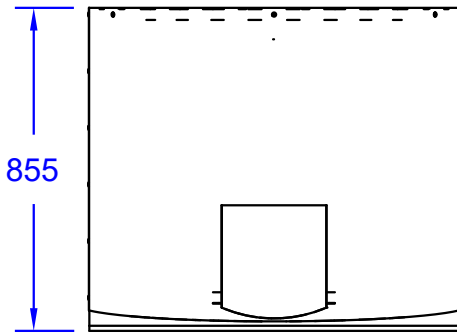

ITEMS: #66040CE
**EXTRA LARGE WOOD
FIRED PIZZA OVEN
SPEC SHEET**

Isometric View

Top View

Side View

Front View

Ø 148

Chimney Top
View

Chimney Duct

Chimney Cover
with Hat

NOTES:

ITEM: 66040CE

1. DIMENSIONS IN MM

2. SCALE: 1 : 20 (Printer page scaling none, do not use fit to printable area option)

3. REVISION: 05/2019