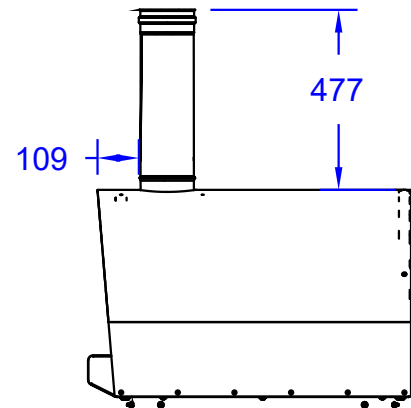

ITEMS: #66040CE
**EXTRA LARGE WOOD
FIRED PIZZA OVEN
SPEC SHEET**

Isometric View

Top View

Side View

Front View

Ø 148

Chimney Top
View

Chimney Duct

Chimney Cover
with Hat

NOTES:

ITEM: 66040CE

1. DIMENSIONS IN MM

2. SCALE: 1 : 20 (Printer page scaling none, do not use fit to printable area option)

3. REVISION: 05/2019