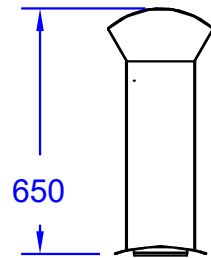

ITEMS: #66040CE
**EXTRA LARGE WOOD
FIRED PIZZA OVEN
SPEC SHEET**

Isometric View

Top View

Side View

Front View

Ø 148

Chimney Top
View

Chimney Duct

Chimney Cover
with Hat

NOTES:

ITEM: 66040CE

1. DIMENSIONS IN MM

2. SCALE: 1 : 20 (Printer page scaling none, do not use fit to printable area option)

3. REVISION: 05/2019