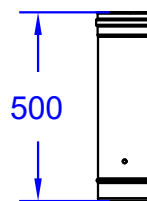

ITEMS: #66040CE
**EXTRA LARGE WOOD
FIRED PIZZA OVEN
SPEC SHEET**

Isometric View

Top View

Side View

Front View

Ø 148

Chimney Top
View

Chimney Duct

Chimney Cover
with Hat

NOTES:

ITEM: 66040CE

1. DIMENSIONS IN MM

2. SCALE: 1 : 20 (Printer page scaling none, do not use fit to printable area option)

3. REVISION: 05/2019