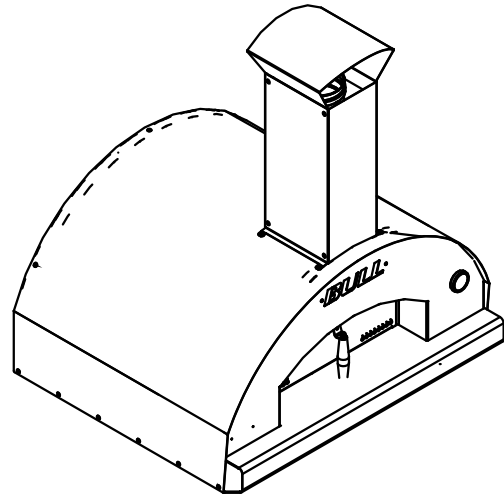

ITEMS: #66040CE
**EXTRA LARGE WOOD
FIRED PIZZA OVEN
SPEC SHEET**

Isometric View

Top View

Side View

Front View

Ø 148

Chimney Top
View

Chimney Duct

Chimney Cover
with Hat

NOTES:

ITEM: 66040CE

1. DIMENSIONS IN MM

2. SCALE: 1 : 20 (Printer page scaling none, do not use fit to printable area option)

3. REVISION: 05/2019