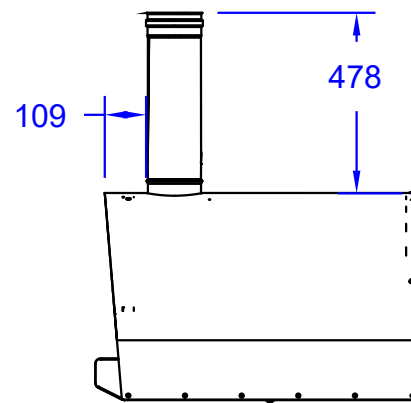

ITEMS: #66024CE
LARGE WOOD FIRED
PIZZA OVEN

Top View

Isometric View

Side View

Front View

Ø 148

Chimney Top View

500

Chimney Duct

650

Chimney Cover with Hat

SPEC SHEET NOTES:

ITEM: 66024CE

1. DIMENSIONS IN MM

2. SCALE: 1 : 20 (Printer page scaling none, do not use fit to printable area option)

3. REVISION: 05/2019