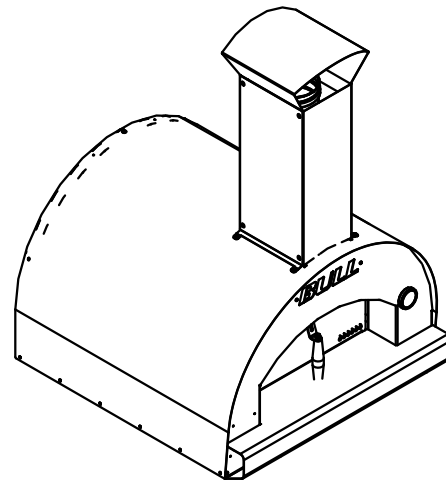

ITEMS: #66024CE
LARGE WOOD FIRED
PIZZA OVEN

Top View

Isometric View

Side View

Front View

Ø 148

Chimney Top View

500

Chimney Duct

650

Chimney Cover with Hat

SPEC SHEET NOTES:

ITEM: 66024CE

1. DIMENSIONS IN MM

2. SCALE: 1 : 20 (Printer page scaling none, do not use fit to printable area option)

3. REVISION: 05/2019