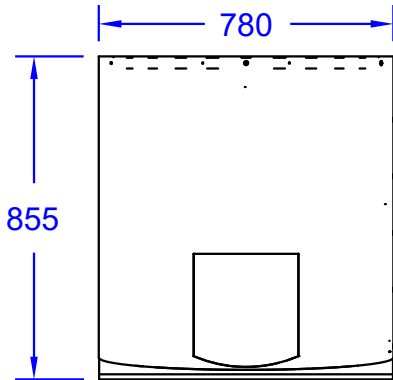

ITEMS: #66024CE
LARGE WOOD FIRED
PIZZA OVEN

Top View

Isometric View

Side View

Front View

Ø 148

Chimney Top View

500

Chimney Duct

650

Chimney Cover with Hat

SPEC SHEET NOTES:

ITEM: 66024CE

1. DIMENSIONS IN MM

2. SCALE: 1 : 20 (Printer page scaling none, do not use fit to printable area option)

3. REVISION: 05/2019