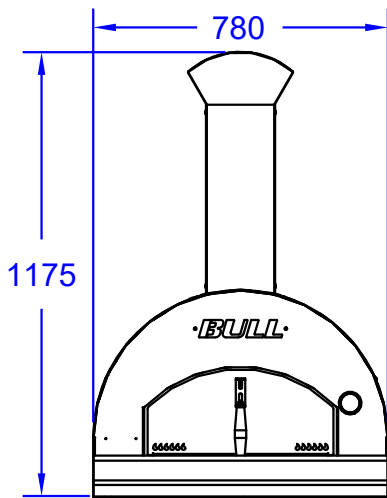

ITEMS: #66024CE
LARGE WOOD FIRED
PIZZA OVEN

Top View

Isometric View

Side View

Front View

Ø 148

Chimney Top View

500

Chimney Duct

650

Chimney Cover with Hat

SPEC SHEET NOTES:

ITEM: 66024CE

1. DIMENSIONS IN MM

2. SCALE: 1 : 20 (Printer page scaling none, do not use fit to printable area option)

3. REVISION: 05/2019