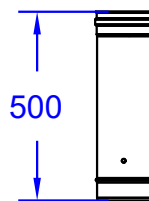

ITEMS: #66024CE
LARGE WOOD FIRED
PIZZA OVEN

Top View

Isometric View

Side View

Front View

Ø 148

Chimney Top View

500

Chimney Duct

650

Chimney Cover with Hat

SPEC SHEET NOTES:

ITEM: 66024CE

1. DIMENSIONS IN MM

2. SCALE: 1 : 20 (Printer page scaling none, do not use fit to printable area option)

3. REVISION: 05/2019