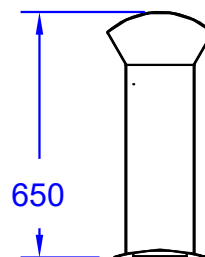

ITEMS: #66024CE
LARGE WOOD FIRED
PIZZA OVEN

Top View

Isometric View

Side View

Front View

Ø 148

Chimney Top View

500

Chimney Duct

650

Chimney Cover with Hat

SPEC SHEET NOTES:

ITEM: 66024CE

1. DIMENSIONS IN MM

2. SCALE: 1 : 20 (Printer page scaling none, do not use fit to printable area option)

3. REVISION: 05/2019