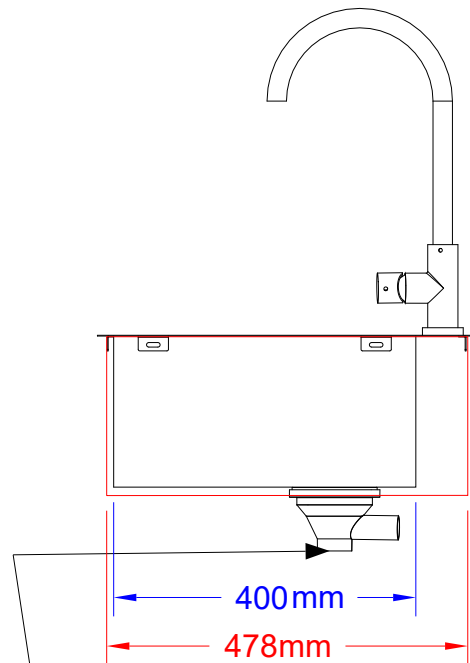

ITEM: #22392CE  
 BULL PREMIUM EXTRA  
 LARGE SINK (EUROPE)

Top View

Isometric View

Front View

Side View

SEE NOTE #2

SPEC SHEET NOTES:

1. CUTOUT DIMENSIONS 578L X 478D X 210H
2. DRAIN CONNECTION: 40mm
3. SCALE: 1:10 ( Printer page scaling none, do not use fit to printable area option )
4. REVISION: 03/2019