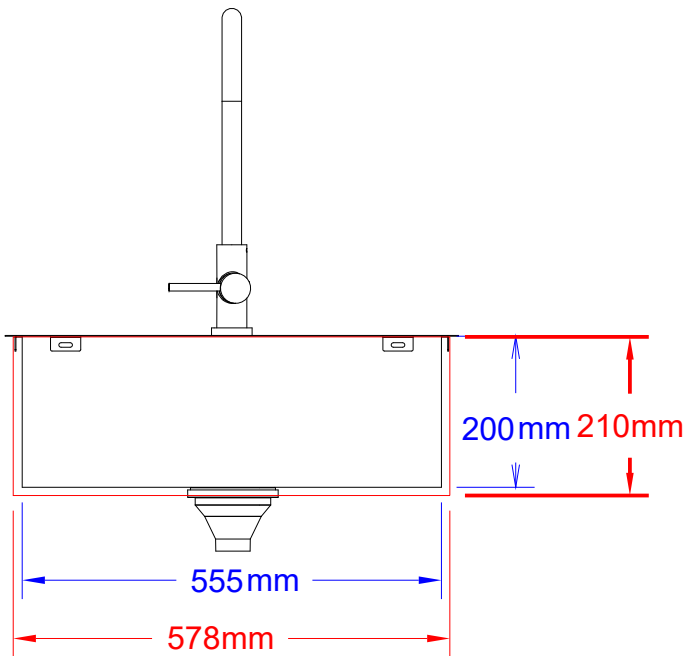

ITEM: #22392CE  
 BULL PREMIUM EXTRA  
 LARGE SINK (EUROPE)

Top View

Isometric View

Front View

Side View

SEE NOTE #2

SPEC SHEET NOTES:

1. CUTOUT DIMENSIONS 578L X 478D X 210H
2. DRAIN CONNECTION: 40mm
3. SCALE: 1:10 ( Printer page scaling none, do not use fit to printable area option )
4. REVISION: 03/2019