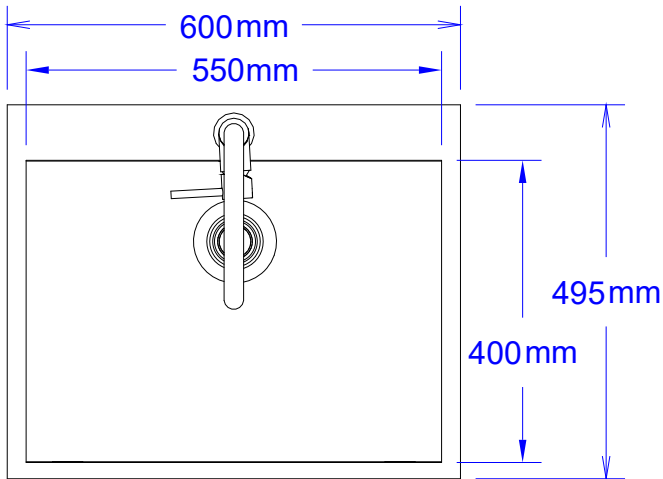

ITEM: #22392CE  
 BULL PREMIUM EXTRA  
 LARGE SINK (EUROPE)

Top View

Isometric View

Front View

Side View

SEE NOTE #2

SPEC SHEET NOTES:

1. CUTOUT DIMENSIONS 578L X 478D X 210H
2. DRAIN CONNECTION: 40mm
3. SCALE: 1:10 ( Printer page scaling none, do not use fit to printable area option )
4. REVISION: 03/2019