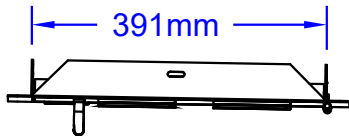

ITEMS: #89978  
LARGE VERTICAL VENTED DOOR

Top View

Isometric View

Front View

Side View

SPEC SHEET NOTES:

1. **CUTOUT DIMENSIONS: 400L X 58D X 715H**
2. SCALE: 1 : 10 ( Printer page scaling none, do not use fit to printable area option )
3. REVISION: 07/2018