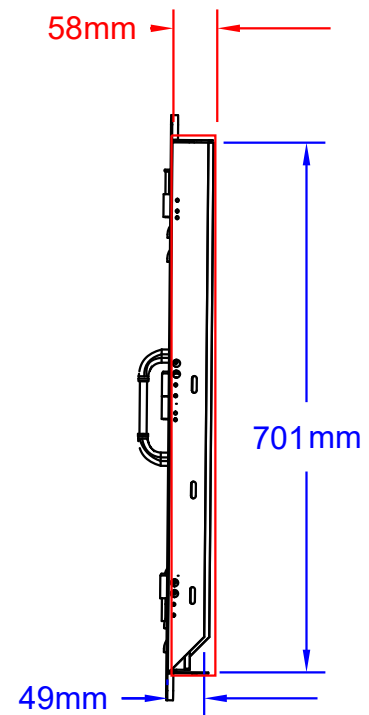

ITEMS: #89978  
LARGE VERTICAL VENTED DOOR

Top View

Isometric View

Front View

Side View

SPEC SHEET NOTES:

1. **CUTOUT DIMENSIONS: 400L X 58D X 715H**
2. SCALE: 1 : 10 ( Printer page scaling none, do not use fit to printable area option )
3. REVISION: 07/2018