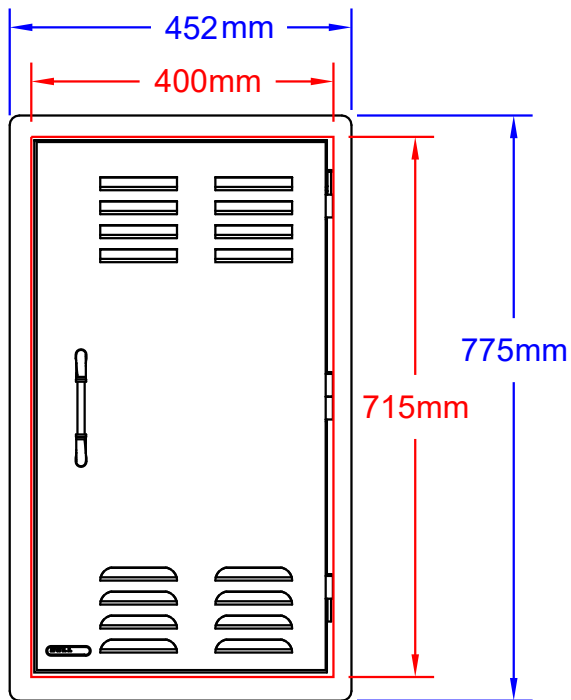

ITEMS: #89978  
LARGE VERTICAL VENTED DOOR

Top View

Isometric View

Front View

Side View

SPEC SHEET NOTES:

1. **CUTOUT DIMENSIONS: 400L X 58D X 715H**
2. SCALE: 1 : 10 ( Printer page scaling none, do not use fit to printable area option )
3. REVISION: 07/2018