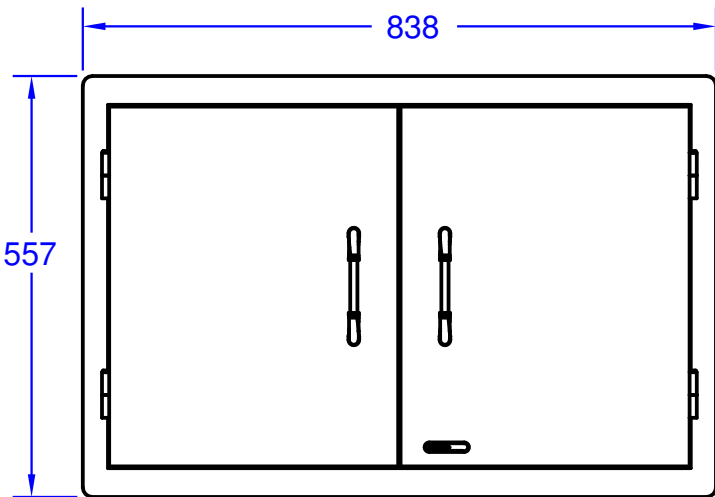

ITEM: #33568  
76 CM DOUBLE DOOR  
SPEC SHEET

Top View

Isometric View

Front View

Side View

NOTES:

ITEM: # 33568

1. CUTOUT DIMENSIONS: 790W X 58D X 505H

2. DIMENSIONS IN MM

3. SCALE: 1 : 10 ( Printer page scaling none, do not use fit to printable area option)

4. REVISION: 09/2017