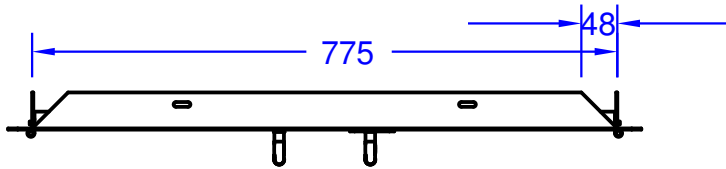

ITEM: #33568  
76 CM DOUBLE DOOR  
SPEC SHEET

Top View

Isometric View

Front View

Side View

NOTES:

ITEM: # 33568

1. CUTOUT DIMENSIONS: 790W X 58D X 505H

2. DIMENSIONS IN MM

3. SCALE: 1 : 10 ( Printer page scaling none, do not use fit to printable area option)

4. REVISION: 09/2017