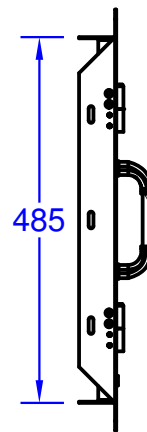

ITEM: #33568  
76 CM DOUBLE DOOR  
SPEC SHEET

Top View

Isometric View

Front View

Side View

NOTES:

ITEM: # 33568

1. CUTOUT DIMENSIONS: 790W X 58D X 505H

2. DIMENSIONS IN MM

3. SCALE: 1 : 10 ( Printer page scaling none, do not use fit to printable area option)

4. REVISION: 09/2017