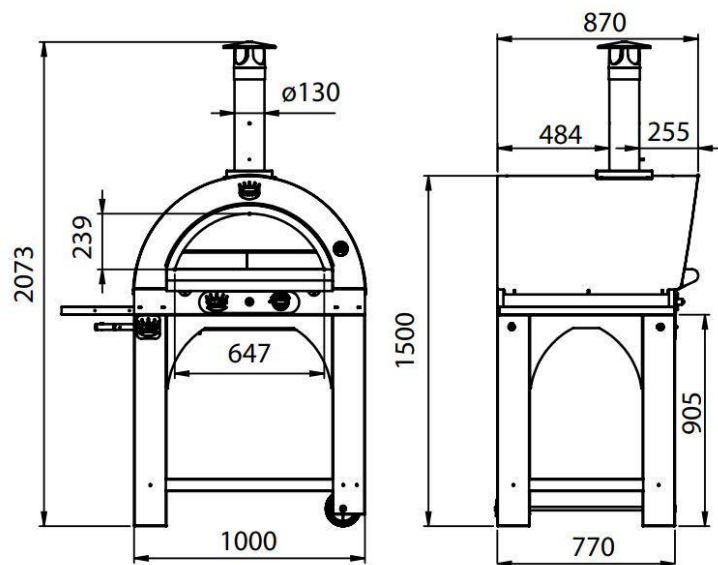

PULCINELLA GAS 60x60 cm - 150 kg

PULCINELLA GAS 80x60 cm - 190 kg

PULCINELLA GAS 100x80 cm - 295 kg