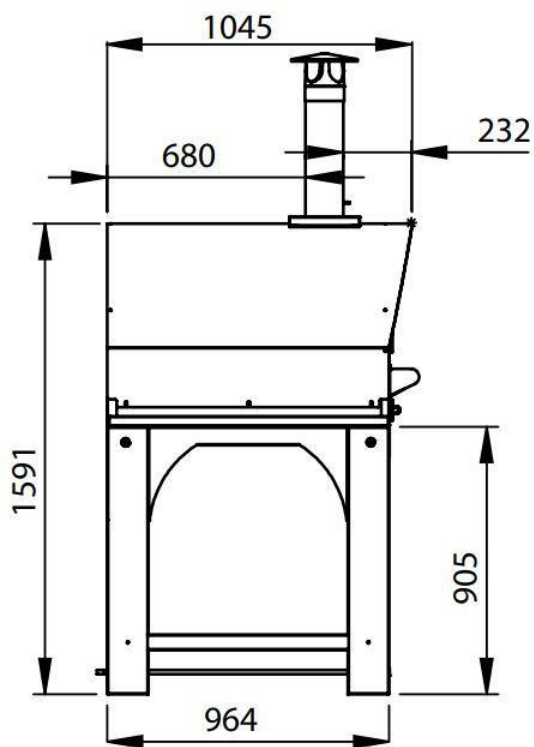

PULCINELLA GAS 60x60 cm - 150 kg

PULCINELLA GAS 80x60 cm - 190 kg

PULCINELLA GAS 100x80 cm - 295 kg