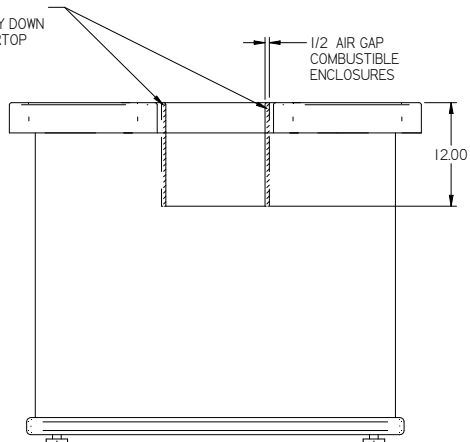

COMBUSTIBLE ENCLOSURES  
MAINTAIN 1/2" AIR GAP ALL THE WAY DOWN  
(SIDES AND REAR) BELOW COUNTERTOP