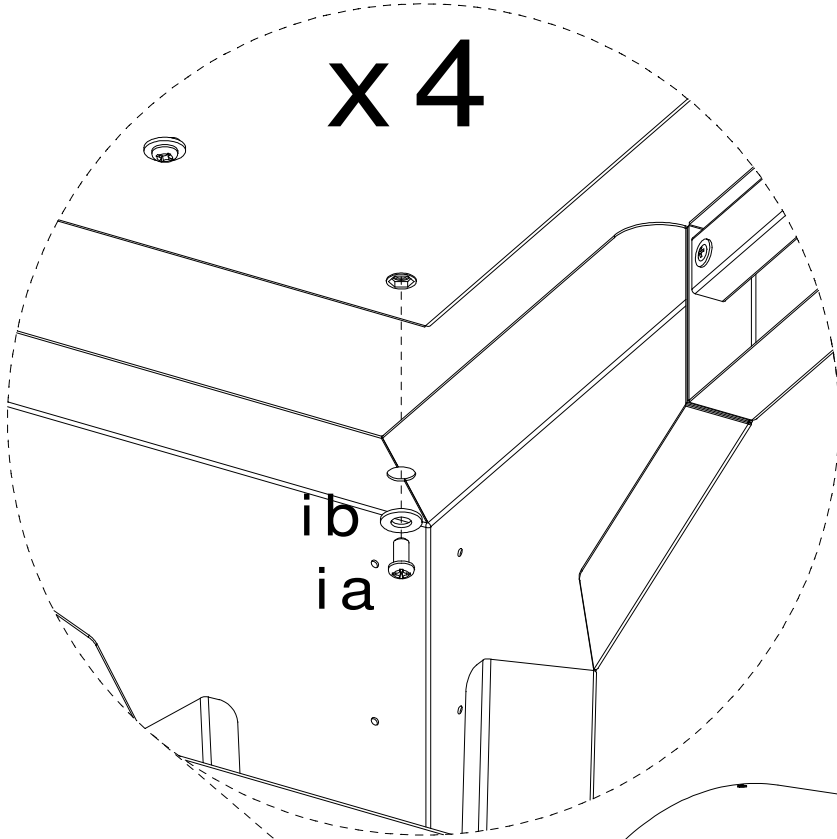

MARGHERITA

MANGIAFUOCO

A x1

B x1

C x1

D x1

E x1

MARGHERITA (679*679)
MANGIAFUOCO (879*679)

x 4

note

A series of horizontal dashed lines spaced evenly down the page, providing a guide for writing. There are 11 dashed lines in total, creating 10 rows for text.