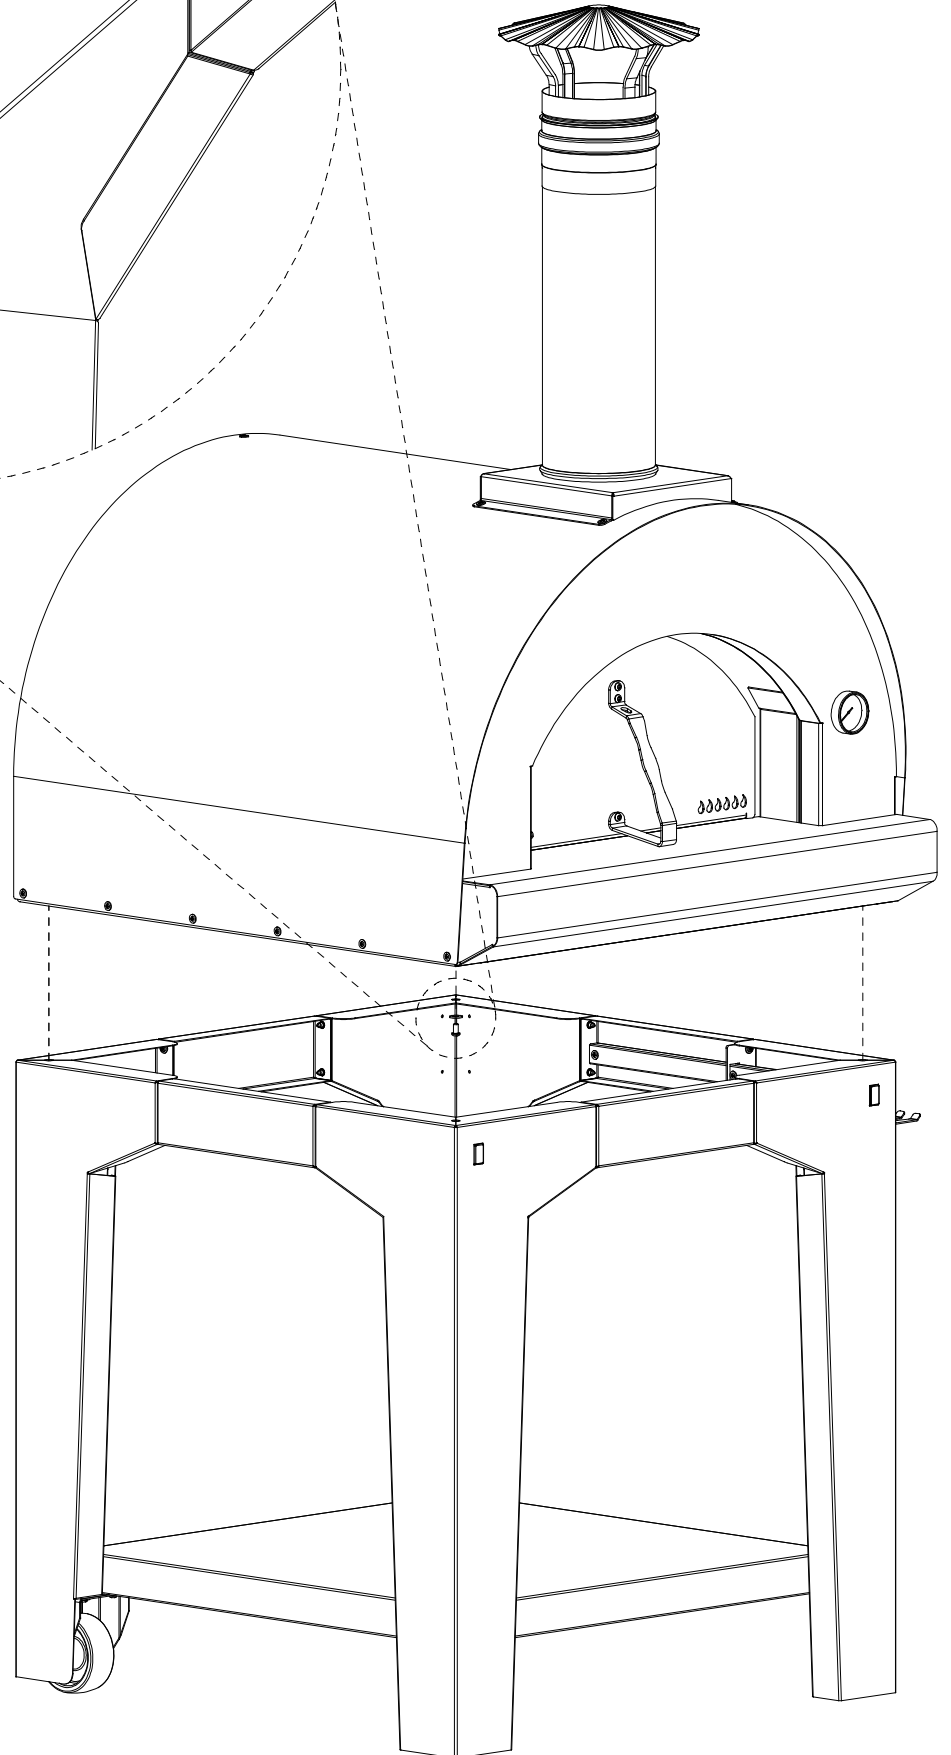

MARGHERITA

MANGIAFUOCO

A x1

B x1

C x1

D x1

E x1

MARGHERITA (679*679)
MANGIAFUOCO (879*679)

x 4

note

A series of horizontal dashed lines spaced evenly down the page, providing a guide for writing. There are 11 dashed lines in total, creating 10 rows for text.