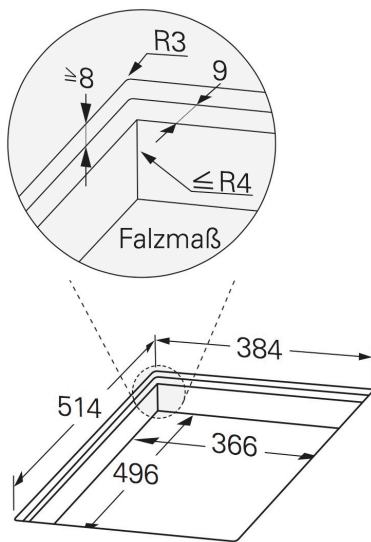

## code698011 built in **Teppanyaki 1 zone**

teppan yaki grillplatte einbau | teppan yaki piastra da incasso | teppan yaki build in griddle

alle Angaben in Millimeter