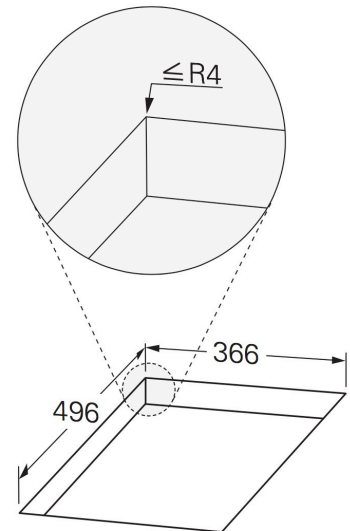

## code698011 built in **Teppanyaki 1 zone**

teppan yaki grillplatte einbau | teppan yaki piastra da incasso | teppan yaki build in griddle

alle Angaben in Millimeter