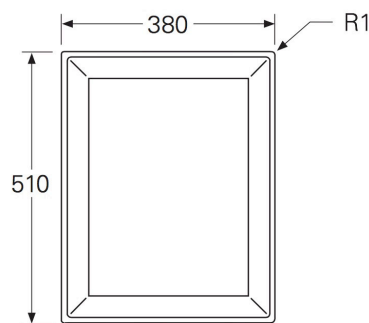

## code698011 built in **Teppanyaki 1 zone**

teppan yaki grillplatte einbau | teppan yaki piastra da incasso | teppan yaki build in griddle

alle Angaben in Millimeter