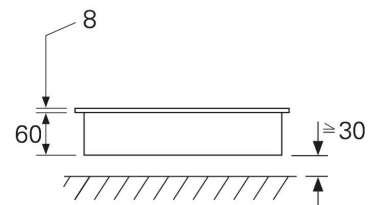

## code698011 built in **Teppanyaki 1 zone**

teppan yaki grillplatte einbau | teppan yaki piastra da incasso | teppan yaki build in griddle

alle Angaben in Millimeter