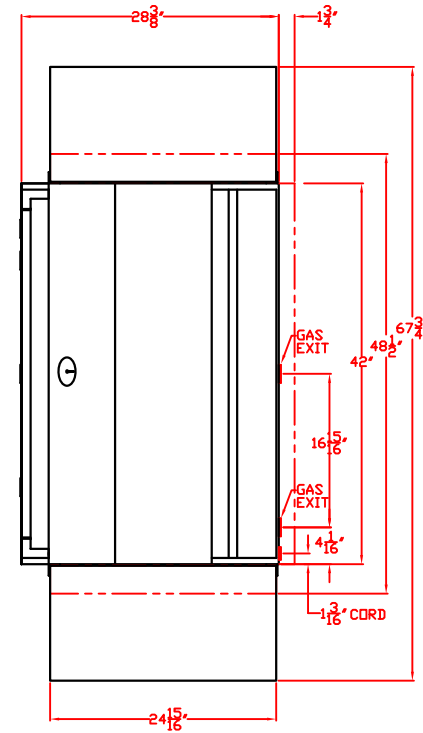

LYNX FREESTANDING 42" W/ DIMENSIONS

TOP VIEW

FRONT VIEW

RIGHT SIDE VIEW