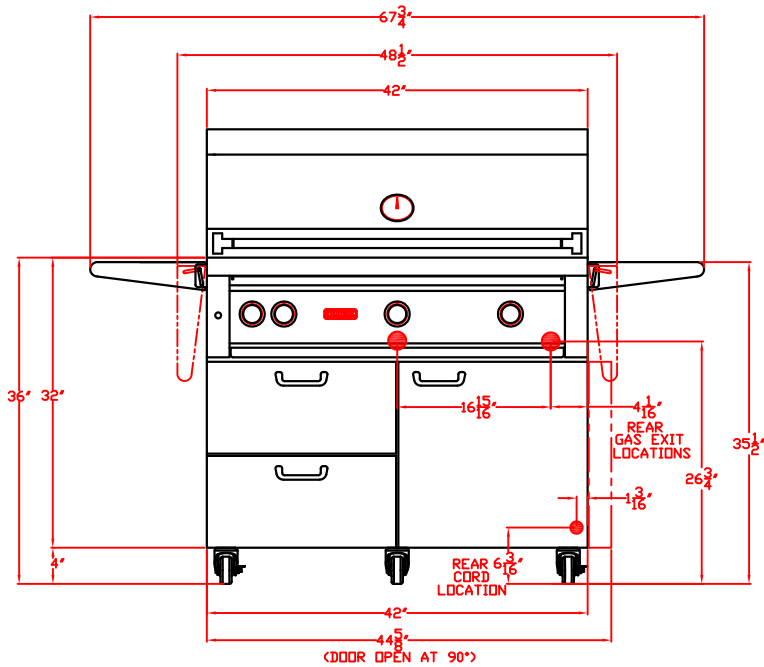

LYNX FREESTANDING 42" W/ DIMENSIONS

TOP VIEW

FRONT VIEW

RIGHT SIDE VIEW