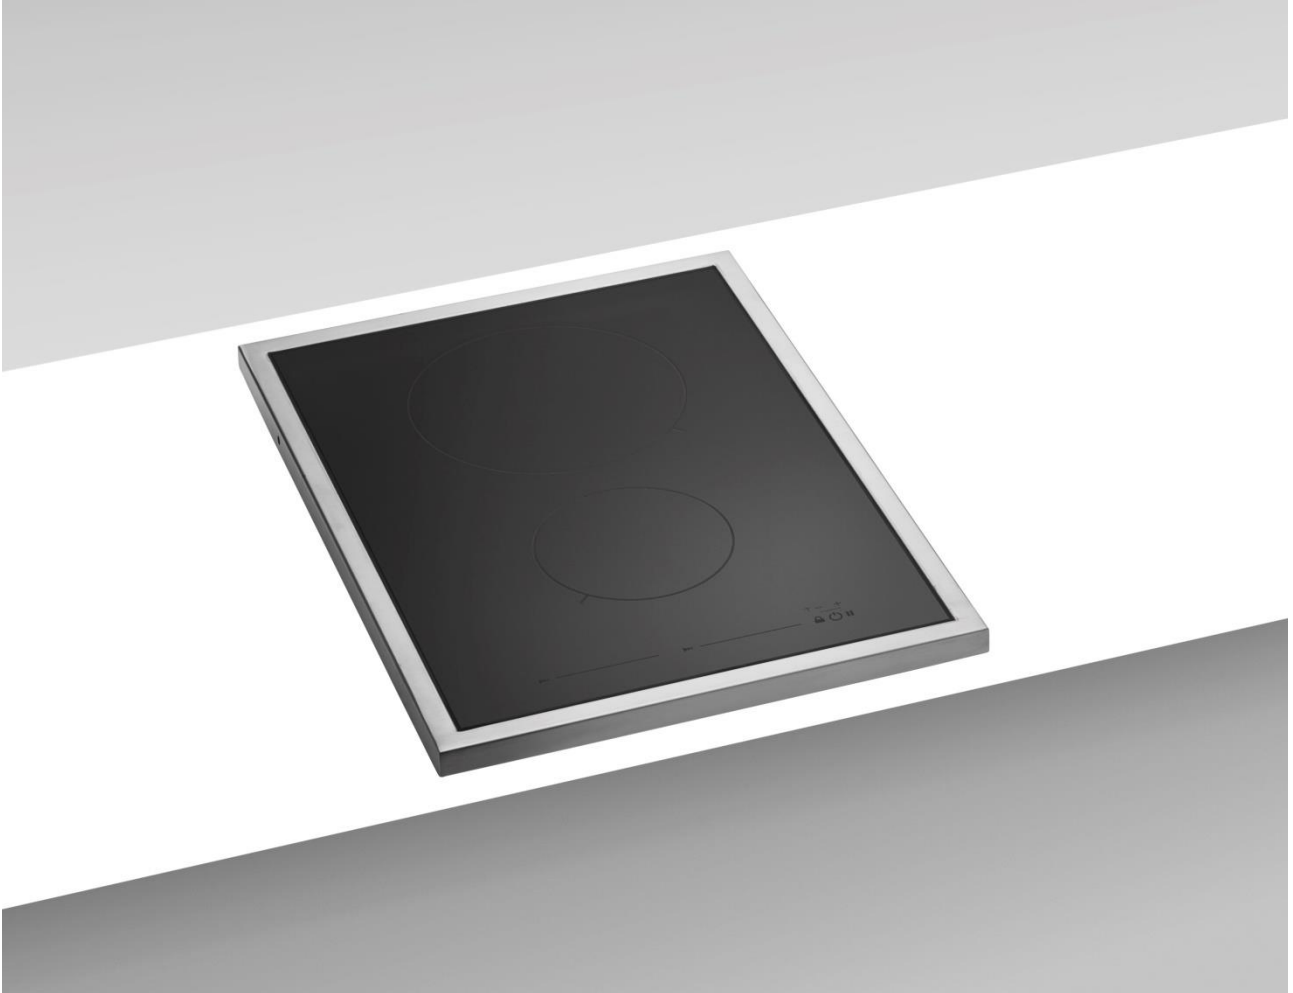

OASI

YOUR OUTDOOR COOKING STATION

la cucina esce all'esterno

Professional, made in Italy, stainless steel with the highest quality standards, durable and easy-to-maintain.

The OASI series from PLA.NET features built-in design where the cooktop can be fit into customized holes in a counter or trolley, leaving only the upper part of the BBQ visible and perfectly integrating the BBQ into the surface on which it lies.

Oasi IN.INDU

POWER SUPPLY : Electricity : 3700 W, 230V.

ELECTRICAL CONNECTION : Three core mains cable with section of 1.5 mm, and length of 1.5 m.

Touch control commands , two

Frame in aisi 304L stainless steel.

IP22 certified :

- protected against solid bodies greater than 12 mm in diameter
- protected against falling drops of water or rain up to 15 ° from the vertical

Upper total dimensions : Length 40 x depth 56 cm