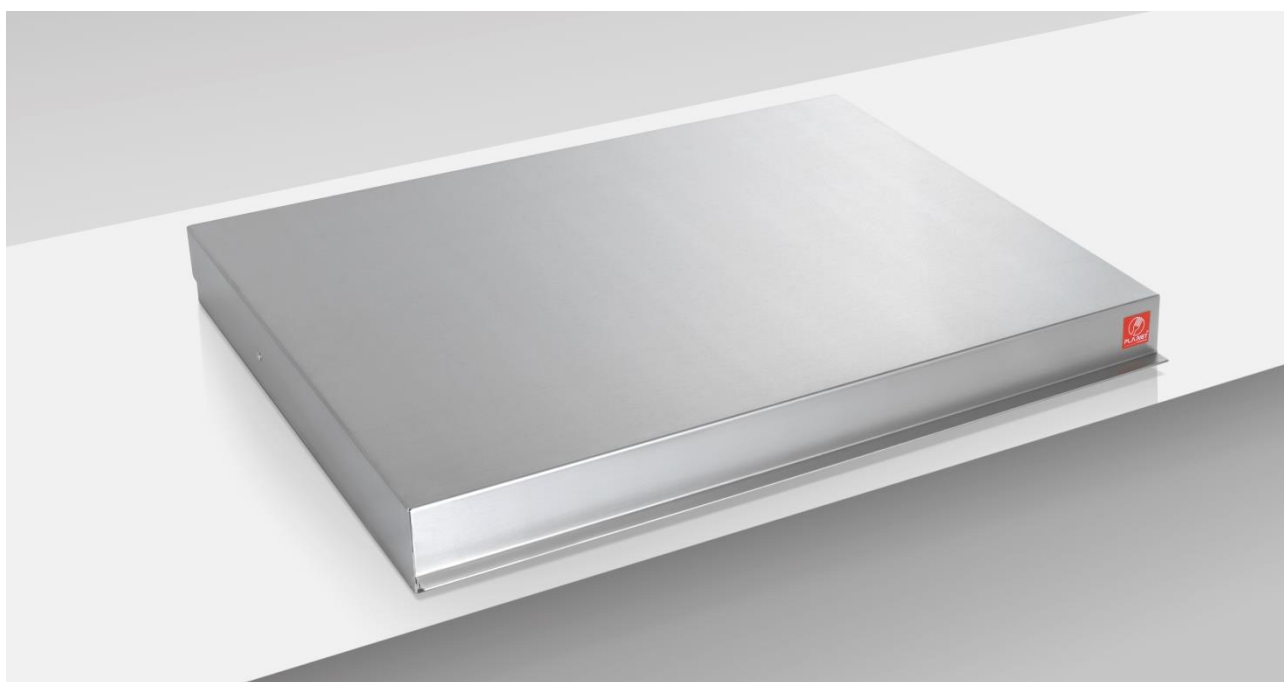

Top lid : complete with fixed lid cover made of aisi 316 stainless steel.

LEVIGMATIC S.r.l - Via dell'Industria 71 - 31020 San Vendemiano (TV) - Italia

T. +39 0438.470552 - F. +39 0438.478705

R.E.I. - P.I. e C.F. 02071000265 - PEC: levigmatic@pec.it

www.levigmatic.it - info@levigmatic.it - www.planetbarbecue.it - info@planetbarbecue.it